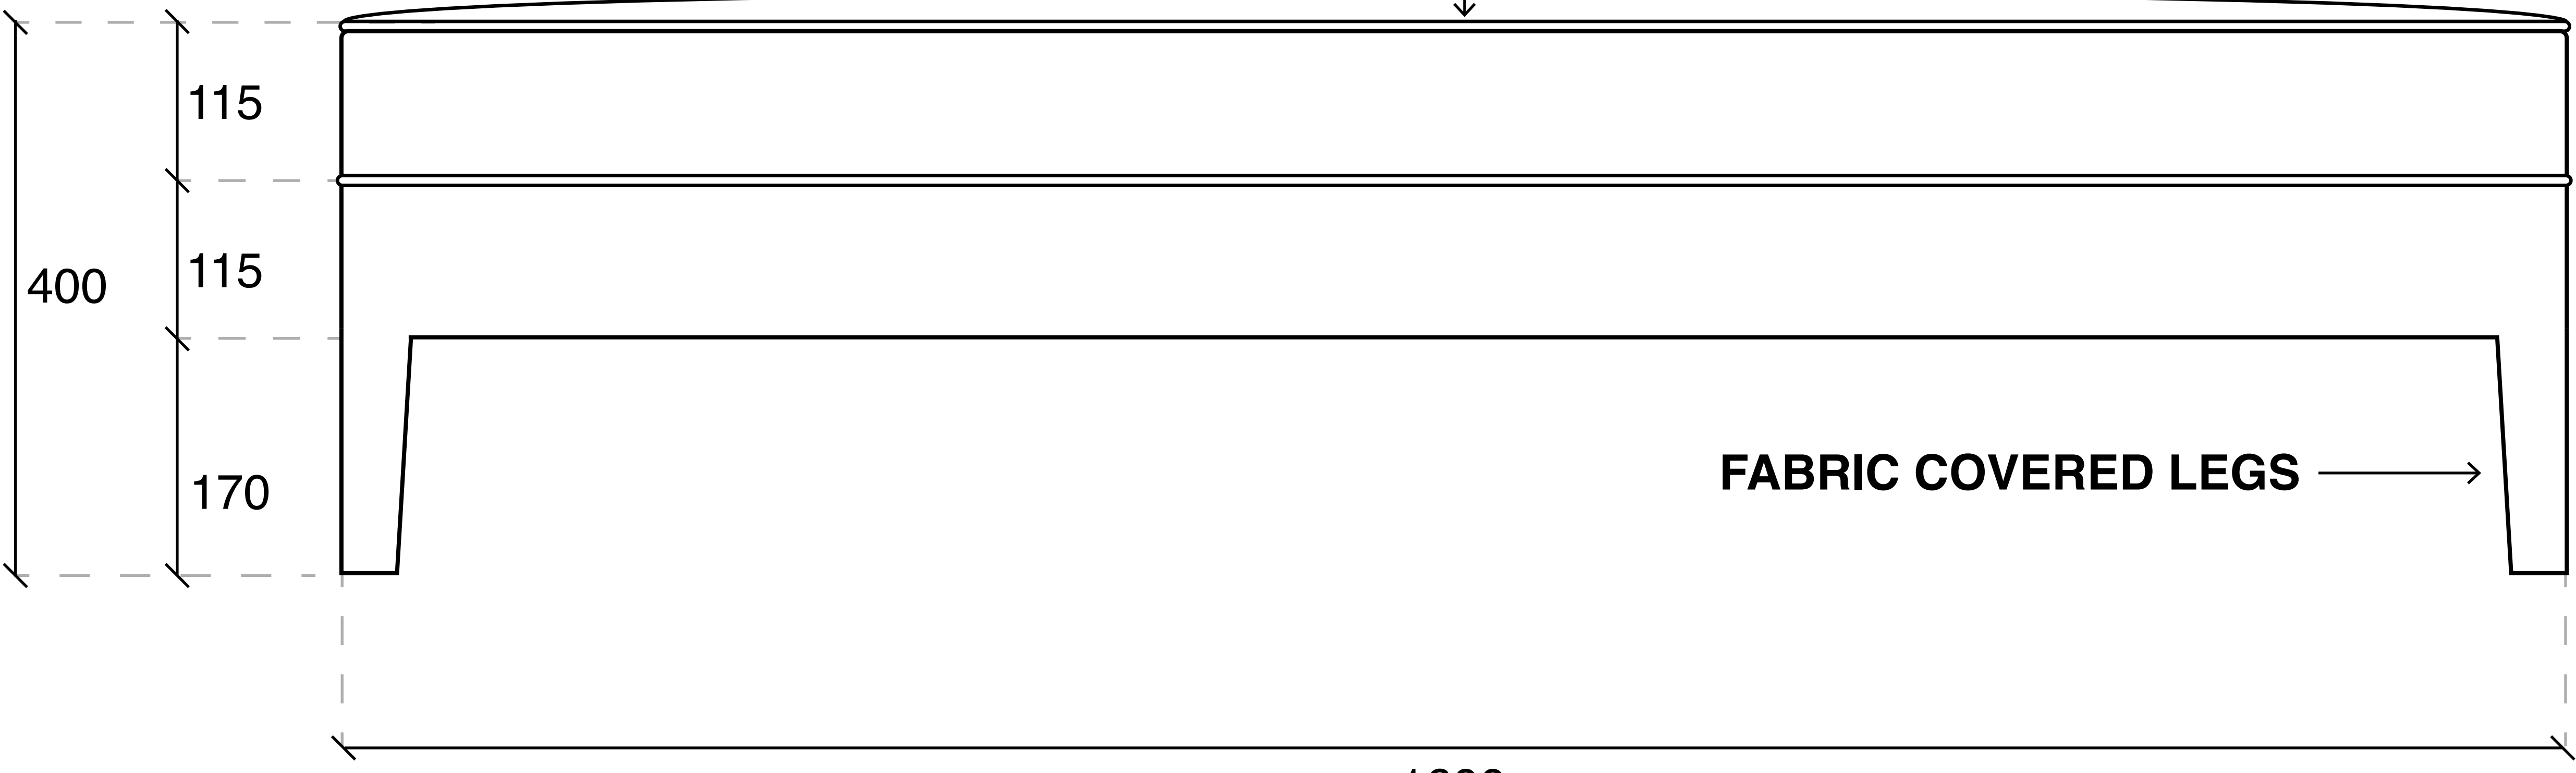

PIPING

1600

FABRIC COVERED LEGS

400